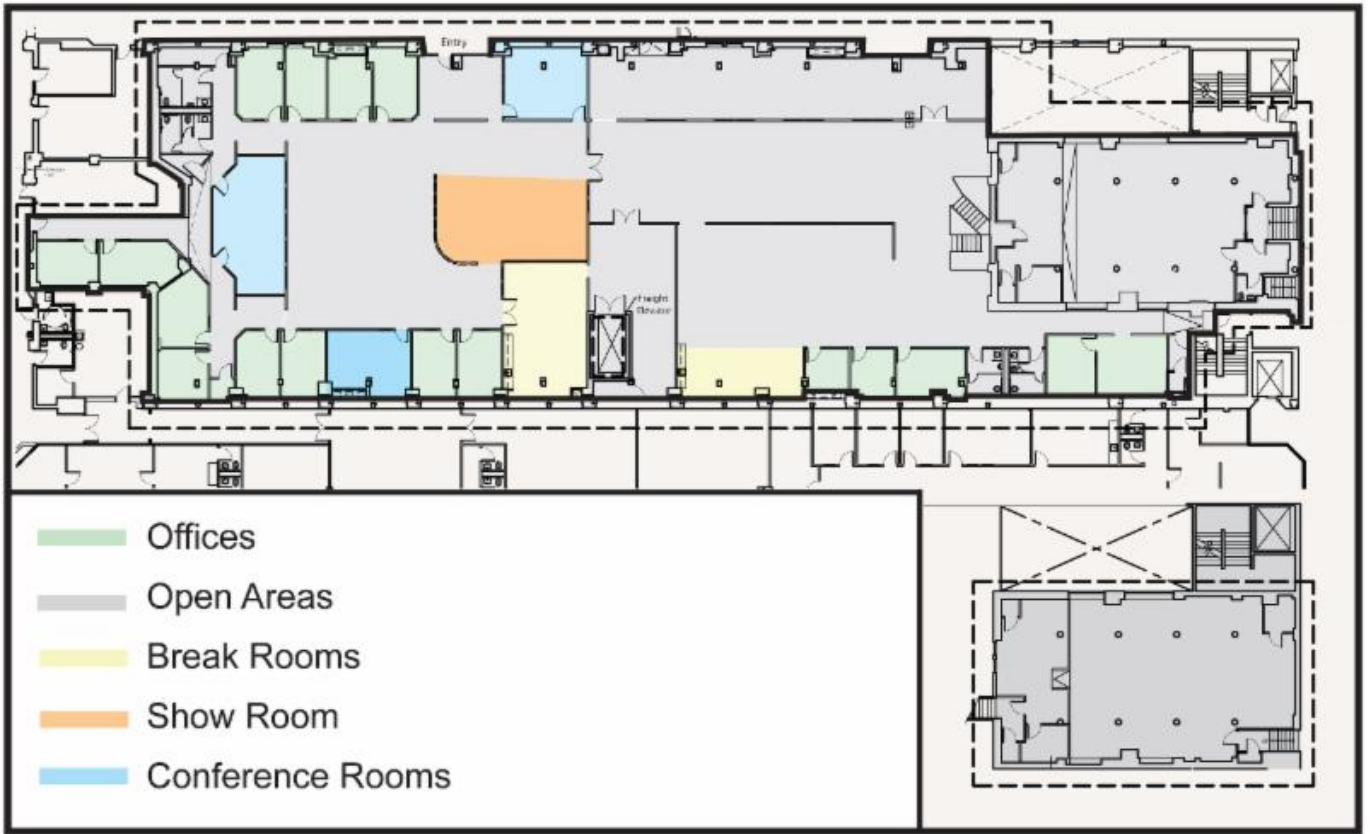

## Spacious Flex Space with Product Show Room

26,816 SF | 100 Cummings Center, Suite 445-D

---

### FEATURES

- Dedicated in-suite freight elevator
- Open floor plan with vaulted ceilings and upgraded finishes
- Suite includes 17 offices, five restrooms, three conference rooms, two break rooms, and a show room.

## Printable Floor Plan